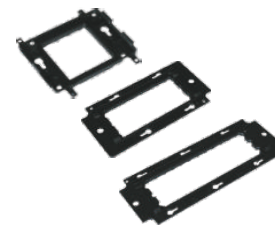

#### Plastic boxes in 45x45 mm standard

Type	Height (mm)	Width (mm)	Depth (mm)	Index
2 modules	81	81	40	OBU-2
4 modules	81	148	40	OBU-4
6 modules	81	203	40	OBU-6

- enable to use electrical and data transfer outlets in the same design,
- allow to use 2x 230 V sockets or 6 data transfer sockets,
- surface mounted,
- delivered with 2x metal screw,
- has special holes in back side for cables.

#### Flush mounted boxes in 45x45 mm standard

Type	Height (mm)	Width (mm)	Depth (mm)	Index
2 modules	65	68	40	GIP-2
4 modules	65	124	40	GIP-4
6 modules	65	184	40	GIP-6

- enable to use electrical and data transfer outlets in the same design,
- allow to use 3x240 V sockets or 6x data transfer sockets,
- surface mounted,
- delivered with 2x metal screw,
- has special holes in back side for cables.

#### Mounting supports

Type	Height (mm)	Width (mm)	Index
2 modules	45	45	SUP-2
4 modules	45	90	SUP-4
6 modules	45	135	SUP-6

- enable to use electrical and data transfer outlets in the same design,
- allow to use 3x240 V sockets or 6x data transfer sockets,
- designed to used in combination with mounting frames,