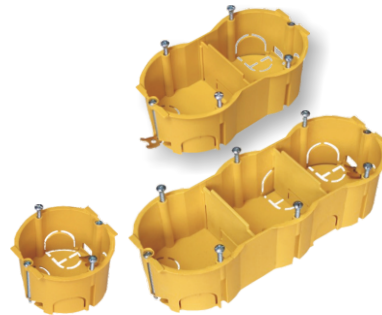

#### Plastic boxes in 45x45 mm standard

Type	Height (mm)	Width (mm)	Depth (mm)	Index
2 modules	81	81	40	OBU-2
4 modules	81	148	40	OBU-4
6 modules	81	203	40	OBU-6

- enable to use electrical and data transfer outlets in the same design,
- allow to use 2x 230 V sockets or 6 data transfer sockets,
- surface mounted,
- delivered with 2x metal screw,
- has special holes in back side for cables.

#### Flush mounted boxes in 45x45 mm standard

Type	Height (mm)	Width (mm)	Depth (mm)	Index
2 modules	65	68	40	GIP-2
4 modules	65	124	40	GIP-4
6 modules	65	184	40	GIP-6

- enable to use electrical and data transfer outlets in the same design,
- allow to use 3x240 V sockets or 6x data transfer sockets,
- surface mounted,
- delivered with 2x metal screw,
- has special holes in back side for cables.