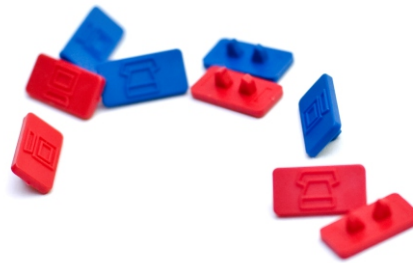

Cabinets, Racks and Accessories

Additional Equipment standard 45x45

01