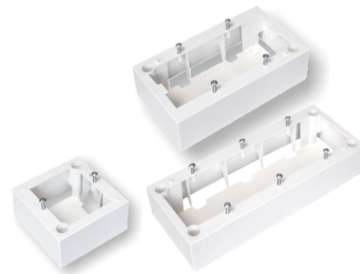

#### Plastic boxes in 45x45 mm standard

Type	Height (mm)	Width (mm)	Depth (mm)	Index
2 modules	81	81	40	OBU-2
4 modules	81	148	40	OBU-4
6 modules	81	203	40	OBU-6

- enable to use electrical and data transfer outlets in the same design,
- allow to use 2x 230 V sockets or 6 data transfer sockets,
- surface mounted,
- delivered with 2x metal screw,
- has special holes in back side for cables.

#### Flush mounted boxes in 45x45 mm standard

Type	Height (mm)	Width (mm)	Depth (mm)	Index
2 modules	65	68	40	GIP-2
4 modules	65	124	40	GIP-4
6 modules	65	184	40	GIP-6

- enable to use electrical and data transfer outlets in the same design,
- allow to use 3x240 V sockets or 6x data transfer sockets,
- surface mounted,
- delivered with 2x metal screw,
- has special holes in back side for cables.

#### Mounting supports

Type	Height (mm)	Width (mm)	Index
2 modules	45	45	SUP-2
4 modules	45	90	SUP-4
6 modules	45	135	SUP-6

- enable to use electrical and data transfer outlets in the same design,
- allow to use 3x240 V sockets or 6x data transfer sockets,
- designed to used in combination with mounting frames,

#### Mounting frames

Type	Height (mm)	Width (mm)	Index
2 modules	45	45	RAM-2
4 modules	45	90	RAM-4
6 modules	45	135	RAM-6

- enable to use electrical and data transfer outlets in the same design,
- allow to use 3x240 V sockets or 6x data transfer sockets,
- designed to used in combination with mounting supports