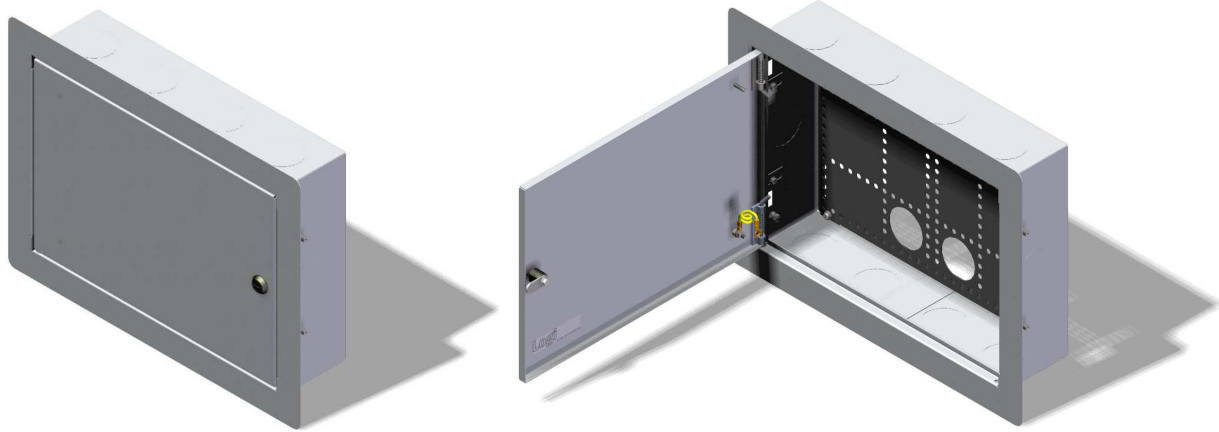

| | | |
|-------|------------------------------------|------------|
| Type: | LOGIWIRE Flush mounted box MINI | 26.02.2013 |
| | | REV: 0 |
| | | DK |
| Code: | FLW-10N-EH | |

LogiWire – Flush mounted boxes

Flush mounted box MINI

INTRODUCTION:

Fibrain LogiWire is a system that integrates in one place external and internal communications systems. This solution is dedicated for residential construction and small commercial installations. Mounting Boxes are the main point of the whole system LogiWire. Due to a special perforation, it is possible to install the mounting modules in both vertical and horizontal.

FEATURES & BENEFITS:

- Flush mounted,
- Aesthetic performance - powder coated sheet,
- Equipped with lock,
- Lot of cable entries - easy to install cables,
- Mounting of a right or left sided,
- Perforations allow to assembly modules and devices,
- Modules mounted vertically or horizontally,
- Flexibility - easy of reconfiguration of boxes equipment,
- Compliant with TIA 570-B,