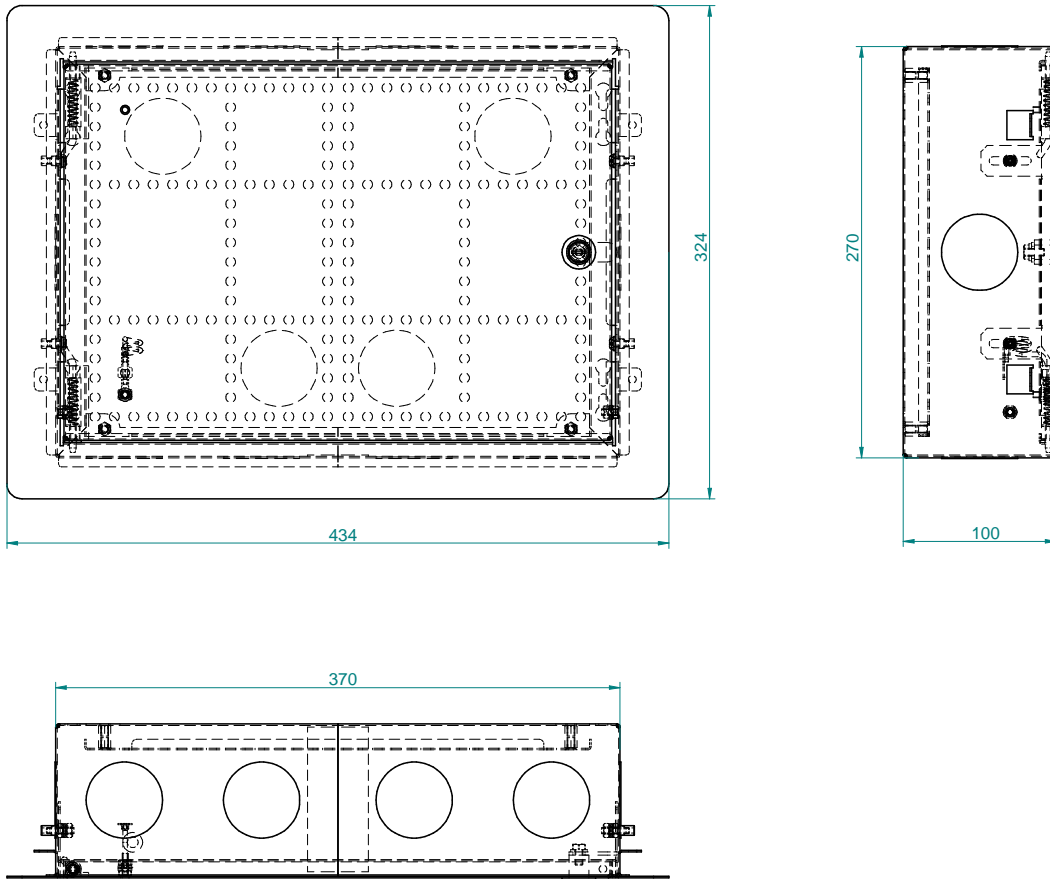

Type:	LOGIWIRE Flush mounted box MINI	26.02.2013 REV: 0
		DK
Code:	FLW-10N-EH	

LogiWire – Flush mounted boxes

ORDERING INFORMATION'S:

FLW-10N-EH LOGIWIRE BOX MINI MEDIACENTER HINGED DOOR FLUSH MOUNT

Important notice:
Buyer and/or user of this product has to make sure before using this product that it is suitable for the intended use. All questions of liability relating to this product are subject – in accordance with the prevailing – to the Term of Sale of the selling Fibrain subsidiary.