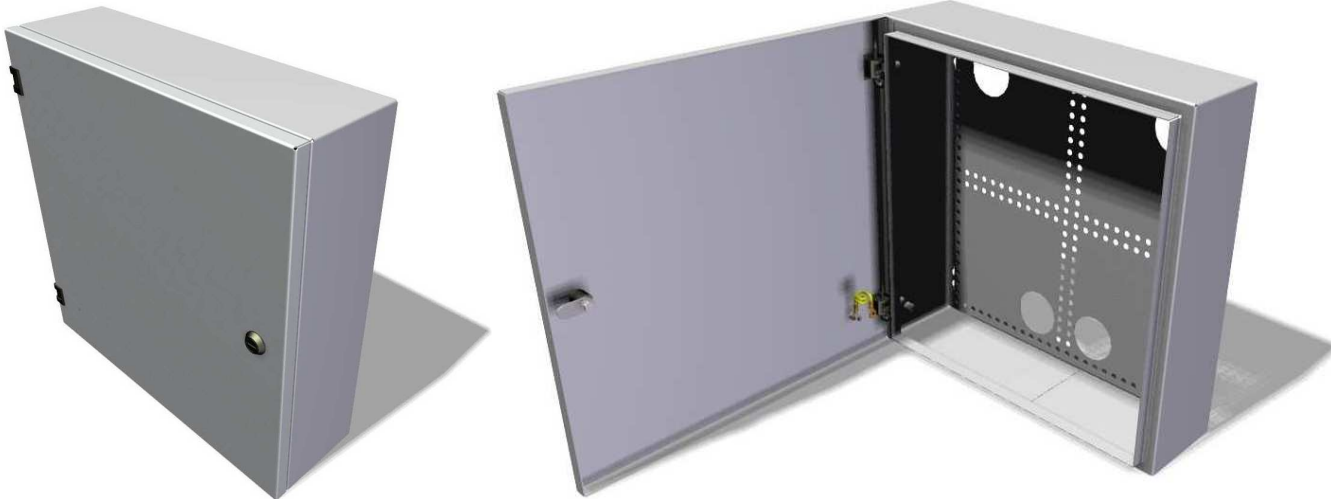

Type:	LOGIWIRE Surface mounting box MIDI	26.02.2013 REV: 0
		DK
Code:	FLW-14N-WM	

LogiWire – surface mounting boxes

Surface mounting box MIDI

INTRODUCTION:

Fibrain LogiWire is a system that integrates in one place external and internal communications systems. This solution is dedicated for residential construction and small commercial installations. Mounting Boxes are the main point of the whole system LogiWire. Due to a special perforation, it is possible to install the mounting modules in both vertical and horizontal.

FEATURES & BENEFITS:

- Surface mounted,
- Aesthetic performance - powder coated sheet,
- Equipped with lock,
- Lot of cable entries - easy to install cables,
- Mounting of a right or left sided,
- Perforations allow to assembly modules and devices,
- Modules mounted vertically or horizontally,
- Flexibility - easy of reconfiguration of boxes equipment,
- Compliant with TIA 570-B,

TECHNICAL SPECIFICATION:

Dimensions				The amount and type of culverts		
Length [mm]	Height [mm]	Depth [mm]	Rim [mm]	Left/right	Up/Down	Back
370	370	115	-	-	-	4xφ50 mm hole

Type:	LOGIWIRE Surface mounting box MIDI	26.02.2013 REV: 0
		DK
Code:	FLW-14N-WM	

LogiWire – surface mounting boxes

ORDERING INFORMATION'S:

FLW-14N-WM LOGIWIRE BOX MIDI MEDIACENTER HINGED DOOR SURFACE MOUNT

Important notice:
Buyer and/or user of this product has to make sure before using this product that it is suitable for the intended use. All questions of liability relating to this product are subject – in accordance with the prevailing – to the Term of Sale of the selling Fibrain subsidiary.