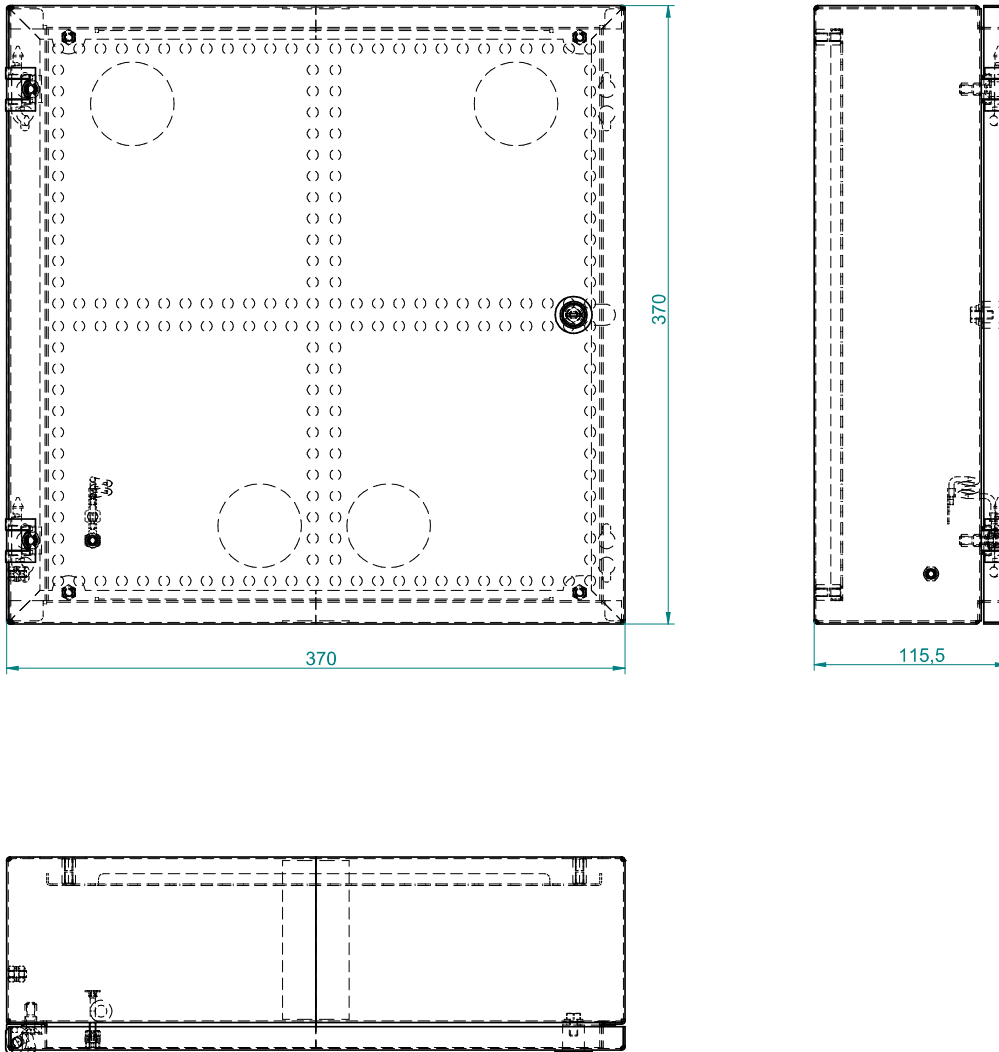

Type:	LOGIWIRE Surface mounting box MIDI	26.02.2013 REV: 0
		DK
Code:	FLW-14N-WM	

LogiWire – surface mounting boxes

ORDERING INFORMATION'S:

FLW-14N-WM LOGIWIRE BOX MIDI MEDIACENTER HINGED DOOR SURFACE MOUNT

Important notice:
Buyer and/or user of this product has to make sure before using this product that it is suitable for the intended use. All questions of liability relating to this product are subject – in accordance with the prevailing – to the Term of Sale of the selling Fibrain subsidiary.