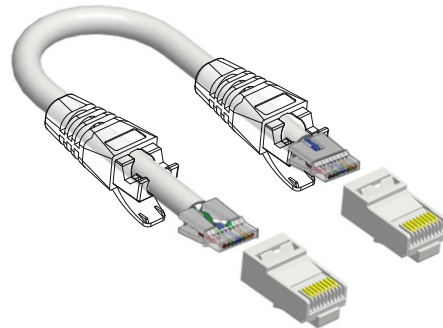

**Patchcord**  
Category 6 UTP

**Quick 6**

FIBRAIN DATA Structural Cabling Quick Series, fully satisfies the requirements of cat. 6 250 MHz (class E) in accordance with standard ANSI/TIA/EIA 568-C.2-1 (cat.6), ISO/IEC 11801, EN 50173, EN 50173-1, IEC 60603-7-4.

**Characteristics:**

- possibility of making a dedicated solution (creation scheme) in order to manage the physical layer infrastructure,
- performed by Fibrain using the reserved components to ensure full compliance with the mechanical requirements of ANSI / ICEA S-102-732-2009,
- execution for maximum twisting pairs ensures full compliance with the requirements of the dynamic parameters of the permanent link or channel transmission in accordance with ISO / IEC 11801:2011, EN 50173:2011,
- made of durable components to ensure the number of cycles according to IEC 60603-7-x, TIA 568-C.2,
- plugs which maintain the natural cable bend radius,
- a clear indication of the manufacturer of structured cabling system to use a consistent solution,
- Plugs with the technology of "X" separator,
- plugs with comb separator of wires .
- made of Category 6 cables (up to 450 MHz bandwidth), stranded copper wire, LSZH sheath (*ang. Low Smoke Zero Halogen*)

**Application:**

- used in user connection point,
- connection with consolidation point,
- equipment of Data Center and consolidation point,
- part of a complete transmission channel.

System of plug termination ensures the separation of pairs of transmission from the end of outer sheath - to improve the crosstalk.